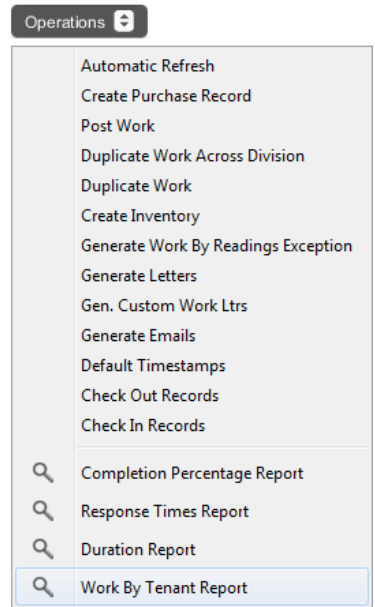

The **Work by Client (Tenant) Report** in AwareManager is designed to be as flexible as possible. This report is used to show work for a specific Tenant(s) based on your search criteria. The report lists important information from the Work record and is sorted by Unit code.

Access this report from either the Operations menu on the Work List and select Work by Tenant Report, or go to the Reports capsule (located on the Administration tab) and navigate to the list of work reports to find the Work by Tenant Report.