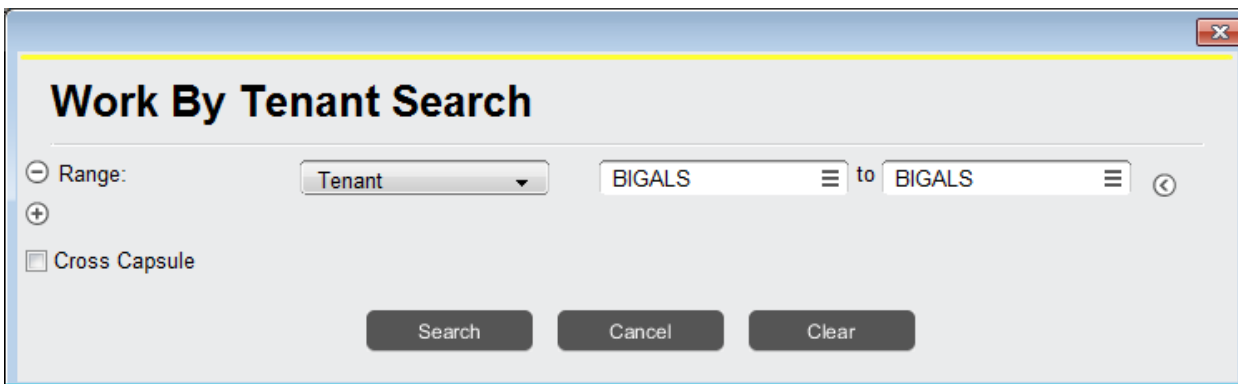

Search window: